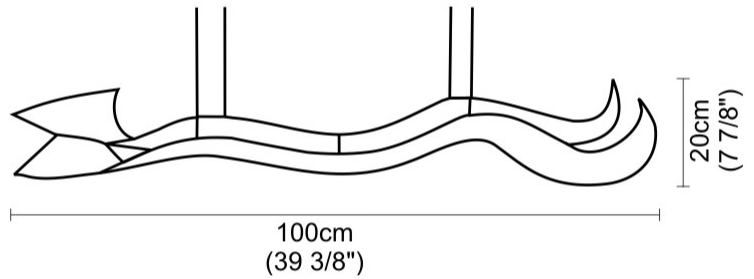

TEMPO PERSO SUSPENSION

D131229- _____

base number

1. To build a product code in our configurator select the specify button on the base model # product page
2. To build a manual product code on this datasheet choose from the options listed below in blue font and add the suffix to the base model #

GENERAL

Series: Tempo Perso

Brand: Knikerboker

Division: Design

Mounting Type: Suspension

Mounting Location: Ceiling

Subcategory: Pendant

PHYSICAL

Shape: Curves

Length (mm): 1000

Length (in): 39 ³/₈

Height (mm): 200

Height (in): 7 ⁷/₈

Light Distribution: Indirect

Fixture Finish: EWH / EBK / MAN / COF / PRD / SLF / GLF / CLF / BRL / EWS / EWG / EWC / EWR / EBS / EBG / EBC / EBC / EBB / MAS / MAD / MAC / MAB / COS / CGO / CCL / CBL / PRS / PRG / PRC / PRB

Fixture Material: Aluminum

Cable Details: 4 Steel Cables 2000mm / 78 3/4" - Silicon Cable 2000mm / 78 3/4"

ELECTRICAL

Lamp Type: LED

Total Output Wattage (W): 20

Dimming: Tri-Mode (Non-Dimming and Phase Dimming (120Vac only) and 0-10V Dimming)

Driver Included: Yes

Driver Location: Integrated

Driver Type: Constant Current - Universal

Driver Class: Class 2

Input Voltage (V): 120 - 277

Constant Current (MA): 250

Upon Request: 0-10Vdc dimming / Phase dimming @120Vac / 277Vac

LED

Number of LEDs: 2

Color Temperature (°K): 3000

Max. Delivered Lumen (lm): 2200

CRI: >85 CRI

Lamp Life (hrs): 50000

OPTICAL

RATINGS AND CERTIFICATIONS

Certified By: CSA Certified to UL and CSA Standards

IP rating: IP20