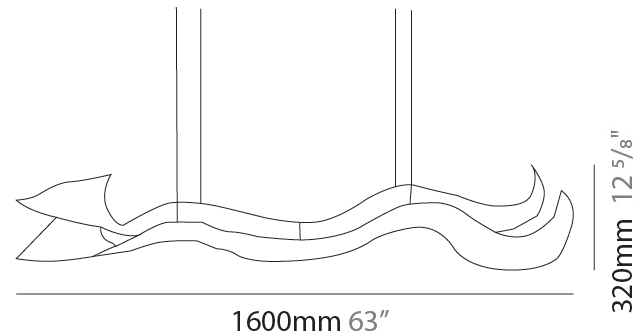

GENERAL

Series: Tempo Perso
Brand: Knikerboker
Division: Design
Mounting Type: Suspension
Mounting Location: Ceiling
Subcategory: Pendant

PHYSICAL

Shape: Abstract
Length (mm): 1600
Length (in): 63
Height (mm): 320
Height (in): 12 5/8
Extension (mm): 2000
Extension (in): 78 3/4
Light Distribution: Direct
Fixture Finish: EWH / EBK / MAN / COF / PRD / SLF / GLF / CLF / BRL / EWS / EWG / EWC / EWR / EBS / EBG / EBC / EBC / EBB / MAS / MAD / MAC / MAB / COS / CGO / CCL / CBL / PRS / PRG / PRC / PRB
Fixture Material: Aluminum
Cable Details: 4 Steel Cables 2000mm / 78 3/4" - Silicon Cable 2000mm / 78 3/4"

ELECTRICAL

Lamp Type: LED
Bulb Included: Bulb Included
Total Output Wattage (W): 40
Dimming: Tri-Mode (Non-Dimming and Phase Dimming (120Vac only) and 0-10V Dimming)
Driver Included: Yes
Driver Location: Integrated
Driver Type: Constant Current - Universal
Driver Class: Class 2
Input Voltage (V): 120 - 277
Constant Current (MA): 250
Upon Request: 0-10Vdc dimming / Phase dimming @120Vac / 277Vac

LED

Number of LEDs: 4
Color Temperature (°K): 3000
Max. Delivered Lumen (lm): 4400
CRI: >85 CRI
Lamp Life (hrs): 50000

OPTICAL

RATINGS AND CERTIFICATIONS

Certified By: CSA Certified to UL and CSA Standards
IP rating: IP20